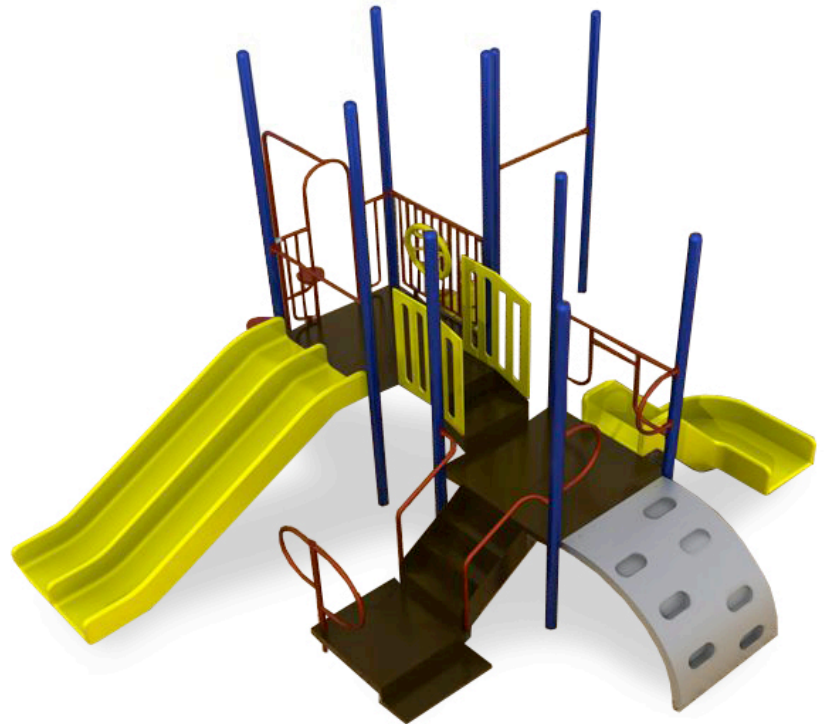

Lindsey Playground Structure

Price \$14,555.00

Highlights:

- Offers a wide variety of climbing and sliding play
- Chinning bar gives children to build core strength
- Tic tac toe panel on ground level is easily accessible
- Features a turn slide and a double slide

Age Group: 5 to 12 years

Footprint: 19' x 21'

Use Zone: 31' x 33'

If you want to break away from the traditional look of most playground equipment, you will appreciate the unique style of this Lindsey Playground Structure by SportsPlay. Children are offered seven activities for hours of fun, including slides, stairs, a pad climber, chin up bar, guard rail with wheel and a Dino panel. This is a large and incredibly sturdy system that must be mounted into the ground. Of course, this will offer peace-of-mind to parents and guardians watching little ones play. The deck is easily secured to posts by using the included nuts. You may be interested to know that the diameter of the posts is 3.5 and 5 inches, just to give you an idea of how stable they are. The Lindsey Playground Structure can be personalized to your preferred color combination as well. This is a system children will love to play on!