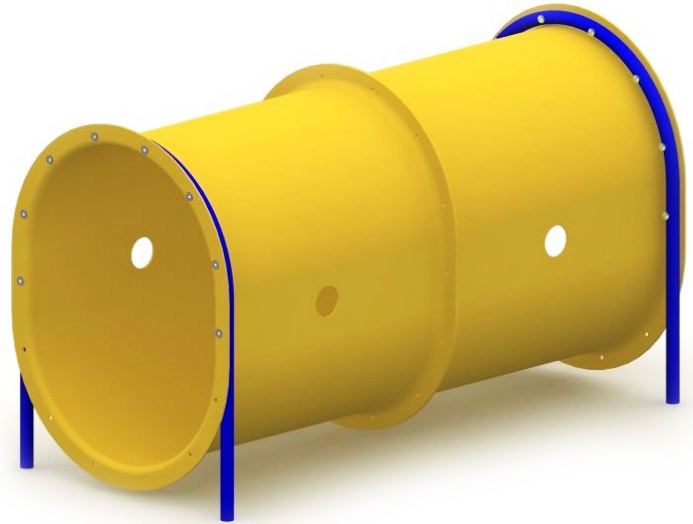

## Double Fun Tube

**MSRP \$932.00**

**SALE \$793.00**

### Highlights:

- Portholes allow for airflow and light
- In-ground mounting for extra stability
- Designed for children's comfort while playing
- Works well as a stand-alone event or can be functionally linked

**Age Group:** 2 to 5 years

**Footprint:** 3' x 5' 2" x 4'

**Use Zone:** 17' 2" x 15'

---

Children will delve deeper into their imaginations with the Double Fun Tube by Childforms. The unique oblong design gives children the extra space that traditional round tubes are missing. The 30-inch clearance ensures a fun playtime for even the tallest of children. The Double Fun Tube literally doubles the fun that was already had with the Single Direct Bury Fun Tube with the same great features of porthole windows, tall entrance heights, and in-ground mounting for extra strength. Each section of the tube is made from rotationally molded plastic which boasts both durability and has the heat resistance. Available in either Neutral or Primary color palettes, its sure to match your play-scape vision.

If you'd like a slightly different look to your Fun Tube, be sure to take a look at our Double Fun Tube With Blue Entrances.