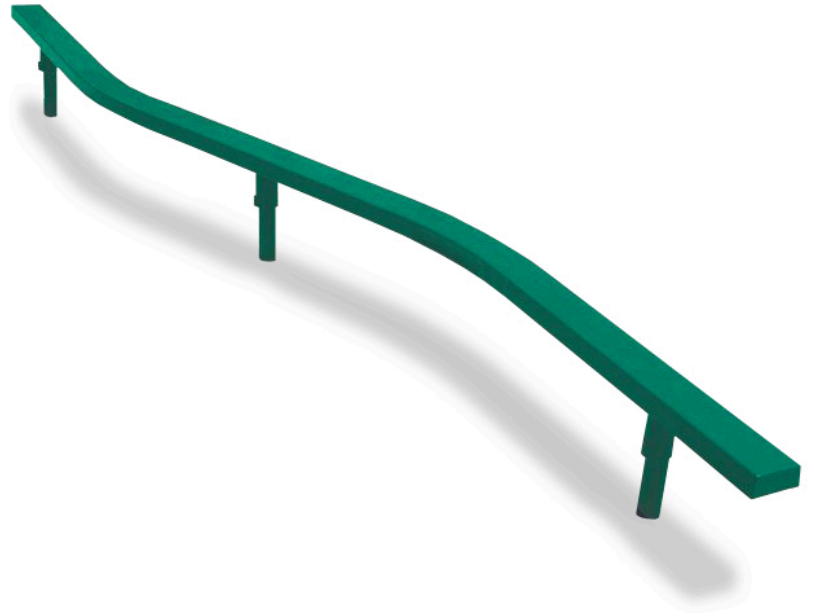

SportsPlay Twister Beam

MSRP \$925.00

SALE \$777.00

Highlights:

- Slithery shaped balance beam
- Added challenge because of the curved shape
- Comes painted or unpainted
- Children love the simple balance challenge

Age Group: 5 to 12 years

Footprint: 12' x 2'

Use Zone: 24' x 14'

The SportsPlay Twister Beam is a fun playground activity, which gives the traditional style of balance beam an exciting new twist. This wavy back-and-forth shape makes it a little more challenging to cross, so that children have to practice their coordination even more. This adds some variance, so that it does not feel the same every time, and also does not feel like any typical balance beam that they are used to. Although balance and coordination are often overlooked, they are two of the most important aspects of physical fitness, and this Twister Beam provides kid with a safe way to develop them during playtime. It comes standard with a galvanized zinc coating, which gives it a shiny metallic appearance and helps to prevent rust. It can also be finished with a powder coating of paint in a variety of exciting colors.