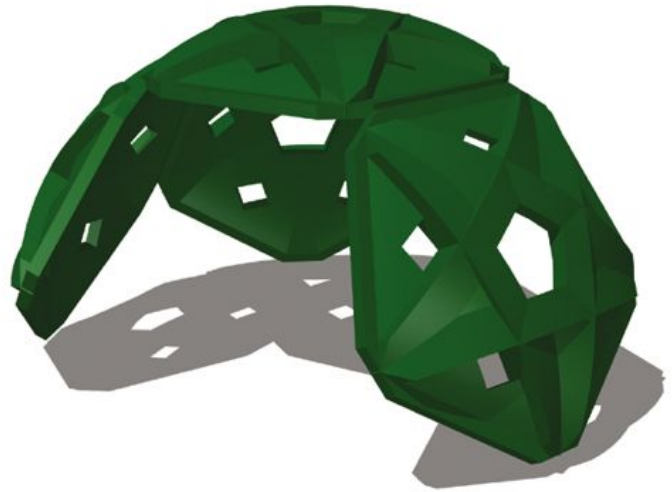

Mini Arch 2 Plastic Climber

MSRP \$3,612.00

SALE \$3,071.00

Age Group: 5 to 12 years

Footprint: 7' 6" long x 8' wide x 4' 6" high

Use Zone: 19' 6" x 20'

COMPLIES With:

ASTM F1487-17

CPSC PUB #325

Children love the distinctive design of the Mini Arch 2 Plastic Playground Climber, and it is ideal for any playground that kids from age 2-12 play at including daycare centers play areas, neighborhood parks, and preschool or elementary school playgrounds. This safe and challenging climber is great for children to play on and burn off energy during playtime. The climbing wall features the stylish and popular Tortoise climbing panels, which are fun, safe, and durable. The fun half-dome shaped structure inspires creativity and children enjoy having fun made up adventures with their friends as they play. The mini size of the climber makes it a great place to learn and develop climbing skills. The durable material used when producing the Mini Arch Plastic Climber is designed to endure years and years of heavy playground use, and will resist fading.