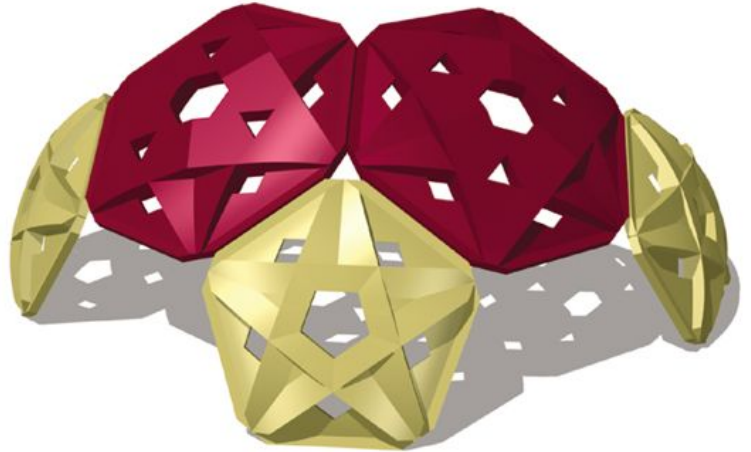

Half Arch Plastic Climber

MSRP \$4,985.00

SALE \$4,238.00

Age Group: 5 to 12 years

Footprint: 10' 6" long x 12' 6" wide x 5' 7" high

Use Zone: 22' 6" x 24' 6"

The Sii Half Arch Plastic Playground Climber is a great addition to any park or playground. Kids from 5-12 enjoy this half arch shaped climbing wall, and they are attracted to its stylish Tortoise panels. Built for durability, this climber can withstand years of busy park play. The panels have foot and hand holes to make climbing easier. This climber is great for younger kids because it is a safe height for any child to climb, and the unique look for the half arch shaped climbing wall makes an idea spot for any child to create an imaginative adventure with friends. Sii brand commercial playground equipment is a well-known brand that is committed to child playground safety, all their playground equipment follows the strict playground safety guidelines laid out by the with CPSC and ASTM organizations.