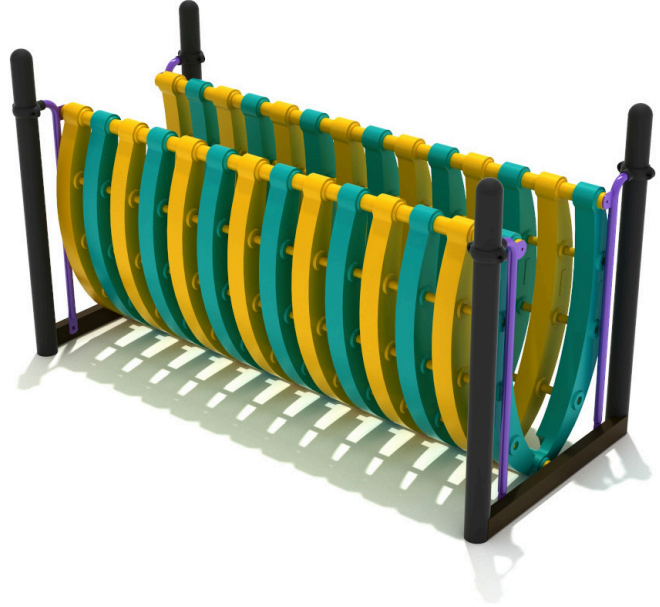

### Highlights:

- Visually interesting look with bone-like shape
- Perfect as a solo unit or transition space between structures
- Colors are customizable to suit your site
- Curved flooring improves agility and tests balance

**Age Group:** 2 to 12 years

**Use Zone:** 15' 4" x 18' 5"

### COMPLIES With:

ASTM F1487-17

CPSC PUB #325

The Independent Play Bones Bridge by Playground Equipment Dot-com is a commercial grade children's play installation with a cool visual design. Constructed to resemble a brightly colored version of a set of bones, this unit will quickly engage the curiosity of children aged 2 to 12. The curved flooring challenges travelers to adjust their positioning in order to successfully cross from one side to the other, which helps kids grow their kinesthetic learning and enhance their dexterity. This bridge can be used as a transfer point that encourages movement between existing play spaces or simply presented as its own spot for fun play. Spacing between the slats also helps put parents at ease, as they're able to glance inside and ensure children are playing safely. The quirky bridge slats and robust stainless steel posts are available with the colors shown here or you can have them adjusted to better match your site's aesthetics. Just call or email to learn more about custom coloring from a AAA State of Play representative.