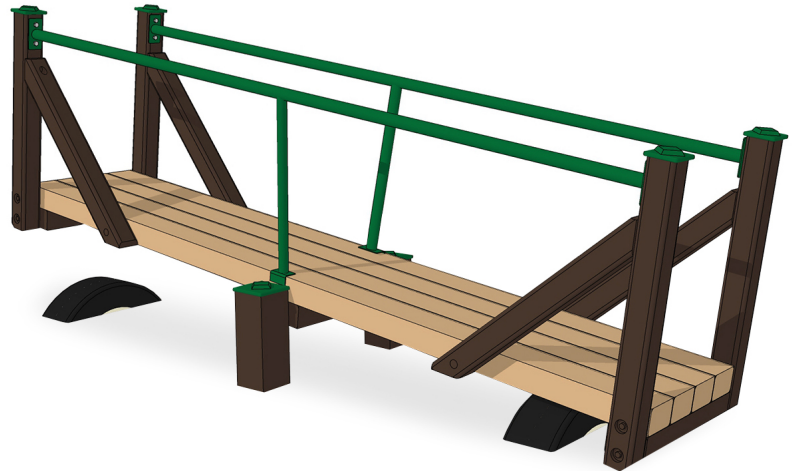

Recycled Plastic Playground Seesaw

Price \$3,293.00

Highlights:

- Fantastic way to work on balance
- Environmentally-friendly build uses recycled material
- Available in 8' and 10' sizes to fit your needs
- Recycled plastic looks like wood but without the pesky maintenance

Age Group: 5 to 12 years

Play Mart's Recycled Plastic Playground Seesaw offers a modern and unique twist to the classic teeter-totter design. The structure is a tremendous way to work on core strength and balance. A long deck provides ample room for a multitude of children to play at once, creating an inviting atmosphere that will be sure to be tons of fun. Choose between an 8 or 10-foot long platform to fit your playground needs. Tires in the ground provide a springy foundation to keep the fun rolling. To prevent falls, there are two steel bars that children can hang onto as they play. They are covered in a textured powder coat to provide a durable, long-lasting color. Adding to the environmentally-friendly theme, the posts feature recycled plastic. It resembles wood but does not attract termites or fungi and will not rot or produce harmful splinters. Contact a AAA State of Play sales representative for more details.