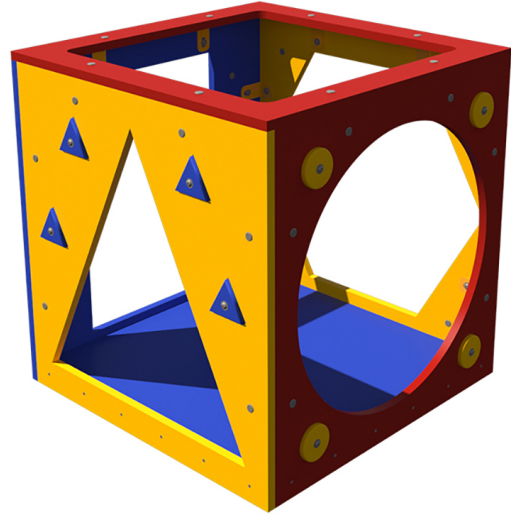

Literacy Cube

MSRP \$1,642.00

SALE \$1,396.00

Highlights:

- Colorful paint gives cube a friendly appearance
- Helps children learn about shapes and patterns
- Ideal for youth learning to crawl or beginning to walk
- Light enough that adults can move but too heavy for little kids

Age Group: 6 to 23 months

Unit Size: 3' x 3'

The Literacy Cube is an engaging portable play item that little children will enjoy crawling into and out of as they consider its differently shaped doorways. The cube is light enough for grownups to pick up and move while being heavy enough to prevent accidental movement from the little ones exploring the interior. You can incorporate the Literacy Cube into lesson plans at your school or as part of an impromptu education session. Children can be encouraged to crawl into the cube through a triangle and asked to leave via a circle, for example. This way they'll be combining physical exercise with a chance to enhance mental abilities. The cube's bright primary colors and welcoming design invites interaction and it'll be sure to be a big hit at your daycare, church, preschool or kindergarten. And the large opening overhead and ample width of the passages lets grownups easily see inside to monitor kiddos and make sure they're playing safely.