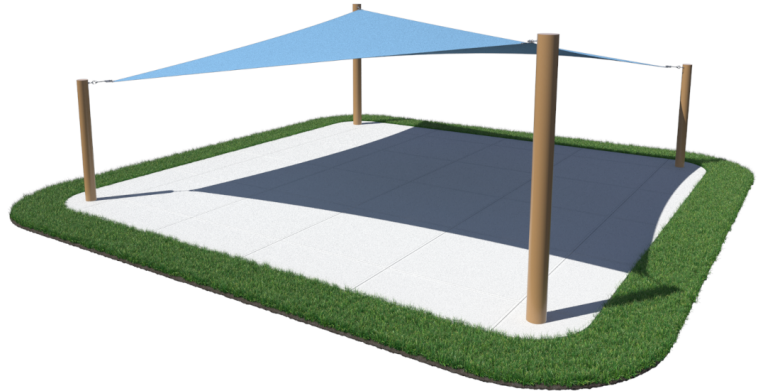

Hyperbolic Sail Shade

Price \$10,644.00

Highlights:

- Slight arch for rain runoff
- Raschel warp knit for extra strength
- UV stabilized fabric to hold color longer
- Clear visual marker for an area from a distance

Shade is just a square away with the Hyperbolic Sail. The simple parallelogram is given extra dimension with different post heights. This dynamic look also guides water off of the shade keeping it from pooling in a manner that might damage the shade. In especially bad weather, like heavy snows and heavy rain, the shade was designed to be removed for storage. Storing the shade during harsh weather adds to its already significant life. The Hyperbolic Sail comes in a variety of entrance heights that allow for the use with a playground, a pool, an outdoor dog park and many other areas. The posts are steel with a durable powder coat painted exterior. Both shade fabric and powder coated posts come in a variety of colors that can match the brightest of playgrounds to the most subtle of pool areas.