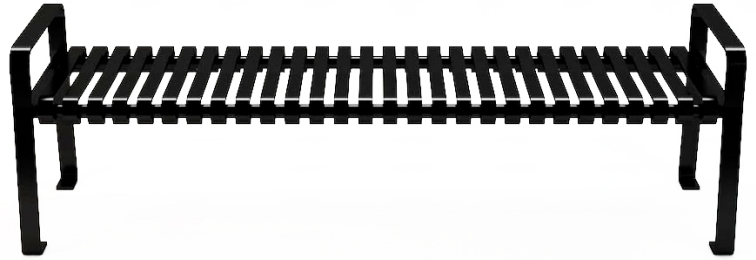

Aspen Bench Without Back

MSRP \$1,324.00

SALE \$1,165.00

Highlights:

- Bench is only available in black
- Classic design made with sturdy materials
- Heavy gauge tube steel ends reinforce strength and support
- Bench can be surface mounted with included materials
- This bench is also available with a back

Take a seat and enjoy the comfort and quality of the Frog Furnishings Aspen Bench Without Back. This bench is designed to provide the ideal stability and support people need to really enjoy a good rest outdoors. Available in a beautiful black, this bench has hints of a classic park bench design but with enough novelty to really capture the attention of those out for a stroll or waiting for the bus. The steel straps running along the bench are able to support tired pedestrians, and the heavy gauge tube steel ends and surface mounting give the bench that solidity it needs to do its job. This bench is also available as the Aspen Bench With Back, if you would rather offer a more lean-back, casual option.

Frog Furnishings has plenty of other metal bench options available as well, including: Blair Bench, Rockford Bench, Wellington Bench with Back and Wellington Bench without Back.