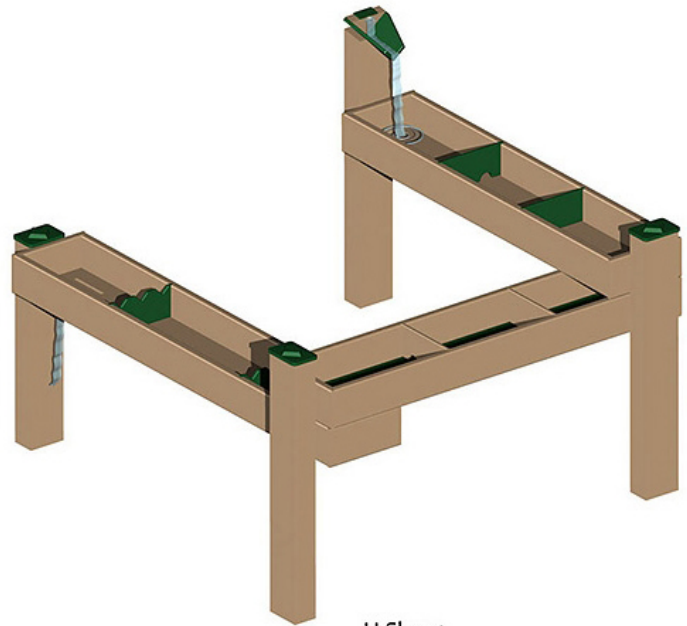

U-Shape Triple Water Trough

MSRP \$1,891.00

SALE \$1,702.00

Highlights:

- Three different areas to play with water
- Curved shape makes it easier to play together
- Multiple children can play at once
- Made out of recycled plastic

Age Group: 2 to 5 years

The U-Shape Triple Water Trough is a large water activity that can entertain large numbers of small children with its cascading streams of water. The water starts at the top trough, where you can attach a garden hose to start the waterfall that eventually travels all the way to the drain at the end of the third trough. Beneath that, a simple basin can be used to collect the water. Kids will love following toy boats or rubber duckies as they float downstream. The water can also be used to teach early science lessons about water and buoyancy.