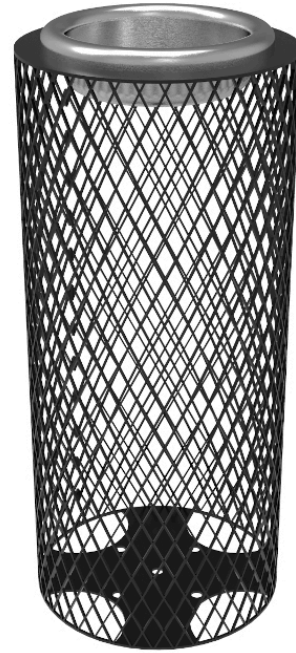

MyTCoat Expanded Metal Ashtray Pylon

MSRP \$263.00

SALE \$223.00

Highlights:

- Crossed metal pattern visually works at most venues
- Can be in-ground mounted or surface mounted
- Tray can contain lots of discarded cigarettes
- Steel constructed and comes in Industry Standard or Advantage coating

The Expanded Metal Ashtray Pylon is a convenient place for guests to dispose of their finished cigarettes. This benefits smokers and non-smokers alike, as it helps to reduce the smell of smoke and cuts down on the likelihood of your site's grounds collecting unsightly piles of discarded cigarette butts. It is a tall and decorative metal column that holds its collection dish above the ground and keeps it stable. This pylon is made of sturdy steel arranged in a diamond-shaped lattice with a lustrous protective coating applied as a finish. The deep basin of the ashtray ensures that the unit has a high capacity that can hold plenty of waste before needing to be emptied. This attractive stand-alone ashtray meshes well with many different kinds of interior and exterior locations, including parks, city centers, office break areas, and hotel lobbies.