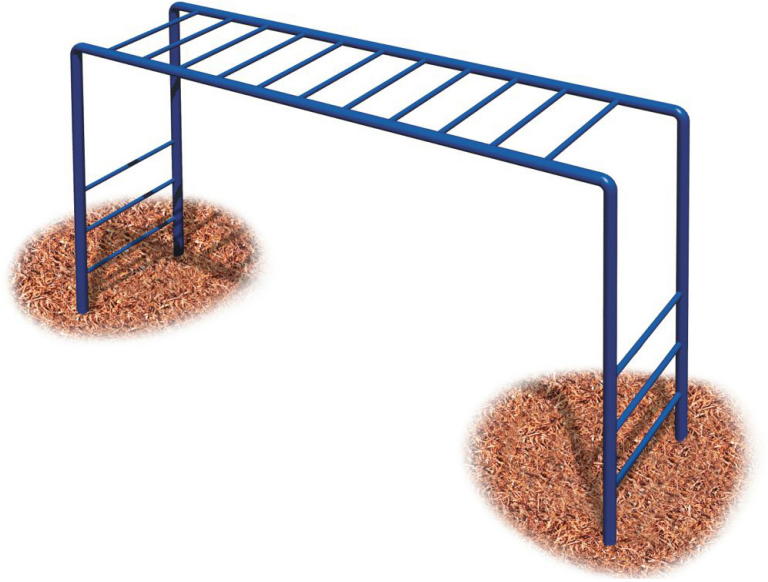

School Age Horizontal Ladder

MSRP \$1,670.00

SALE \$1,420.00

Age Group: 5 to 12 years

Footprint: 12' long x 19' 1/2" wide x 6' 8" high

Use Zone: 14' x 24'

This 80" high School Age Horizontal Ladder is the perfect playground accessory to work on the development of the upper body. Designed for children ages 5-12 years old, this ladder will provide a challenge as children travel from one side to the other. Composed of powder coated steel with cast aluminum corner connectors, this ladder will be a long lasting fixture on your playground. The School Age Horizontal Ladder will have children playing while exercising.