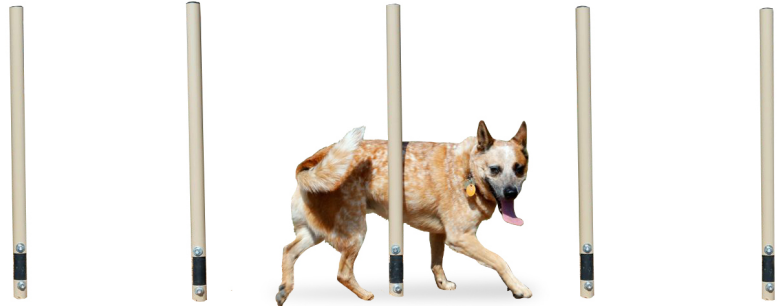

BarkPark Weave Posts

MSRP \$1,462.00

SALE \$1,243.00

Highlights:

- Spring attachments for the tubes creating the iconic weave post action

If you are looking for an effective way to improve your dog's speed and agility, then the BarkPark Weave Posts are the products for you. This kit consists of six tall posts, each of which are attached to a surface mount plate, meaning that they can easily be aligned, and each of them has been fitted with a flexible rubber stop on the attachment point, providing great and smooth springing action even at fast speeds. These two sets of natural beige three posts are a perfect way to start your dog on weaving in and out which, as they get better and more confident, will help to improve their speed and agility. Because they are so flexible and spring back into their original position so easily, your dog will learn to move the way that is best for them, without being afraid of injury.